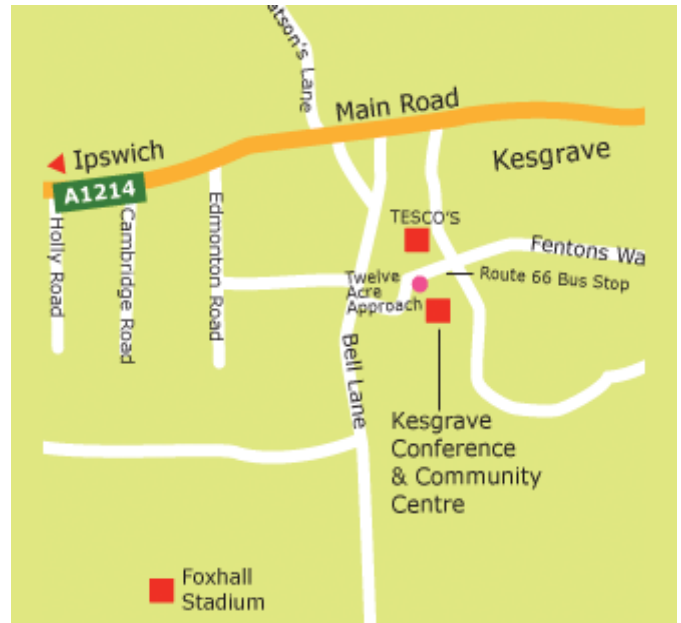

### Directions

**From A14** towards Felixstowe leave A14 at junction 58 left onto A12. Take left turn at next roundabout towards Foxhall Stadium, turn right at second crossroads (Bell Lane) and travel into the town, Twelve Acre Approach is on the right.

### Alternative Directions

**Coming through Ipswich** follow road signs to Woodbridge (A1214), continue along Kesgrave Main Road (A1214) turning right into Bell Lane, Twelve Acre Approach will be on your left.

**OR** follow road signs to Felixstowe turning left at traffic lights at back of Suffolk College (up Back Hamlet) turn right at top of hill onto Foxhall Road. Continue along Foxhall Road, over roundabout on Heath Road and out of town towards Foxhall Stadium. Turn left into Bell Lane after Foxhall Stadium and Twelve Acre Approach will be on your right.

**Travelling from north of Ipswich on A12:** travel south on A12 towards Ipswich, at the Five Arms roundabout, take the third exit towards Ipswich and travel along Main Road Kesgrave. Travel straight on at the first traffic lights and at the second traffic lights turn left into Bell Lane. Take 2nd left into Twelve Acre Approach.