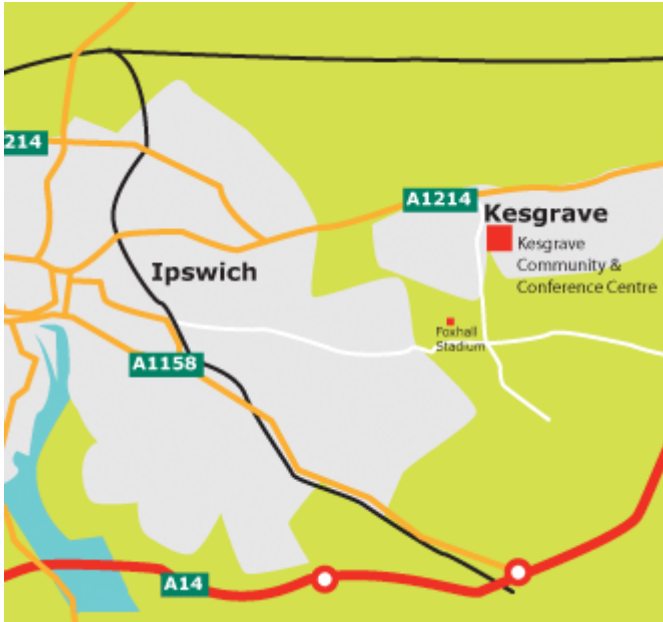

### Directions

**From A14** towards Felixstowe leave A14 at junction 58 left onto A12. Take left turn at next roundabout towards Foxhall Stadium, turn right at second crossroads (Bell Lane) and travel into the town, Twelve Acre Approach is on the right.

### Alternative Directions

**Coming through Ipswich** follow road signs to Woodbridge (A1214), continue along Kesgrave Main Road (A1214) turning right into Bell Lane, Twelve Acre Approach will be on your left.

**OR** follow road signs to Felixstowe turning left at traffic lights at back of Suffolk College (up Back Hamlet) turn right at top of hill onto Foxhall Road. Continue along Foxhall Road, over roundabout on Heath Road and out of town towards Foxhall Stadium. Turn left into Bell Lane after Foxhall Stadium and Twelve Acre Approach will be on your right.

**Travelling from north of Ipswich on A12:** travel south on A12 towards Ipswich, at the Five Arms roundabout, take the third exit towards Ipswich and travel along Main Road Kesgrave. Travel straight on at the first traffic lights and at the second traffic lights turn left into Bell Lane. Take 2nd left into Twelve Acre Approach.